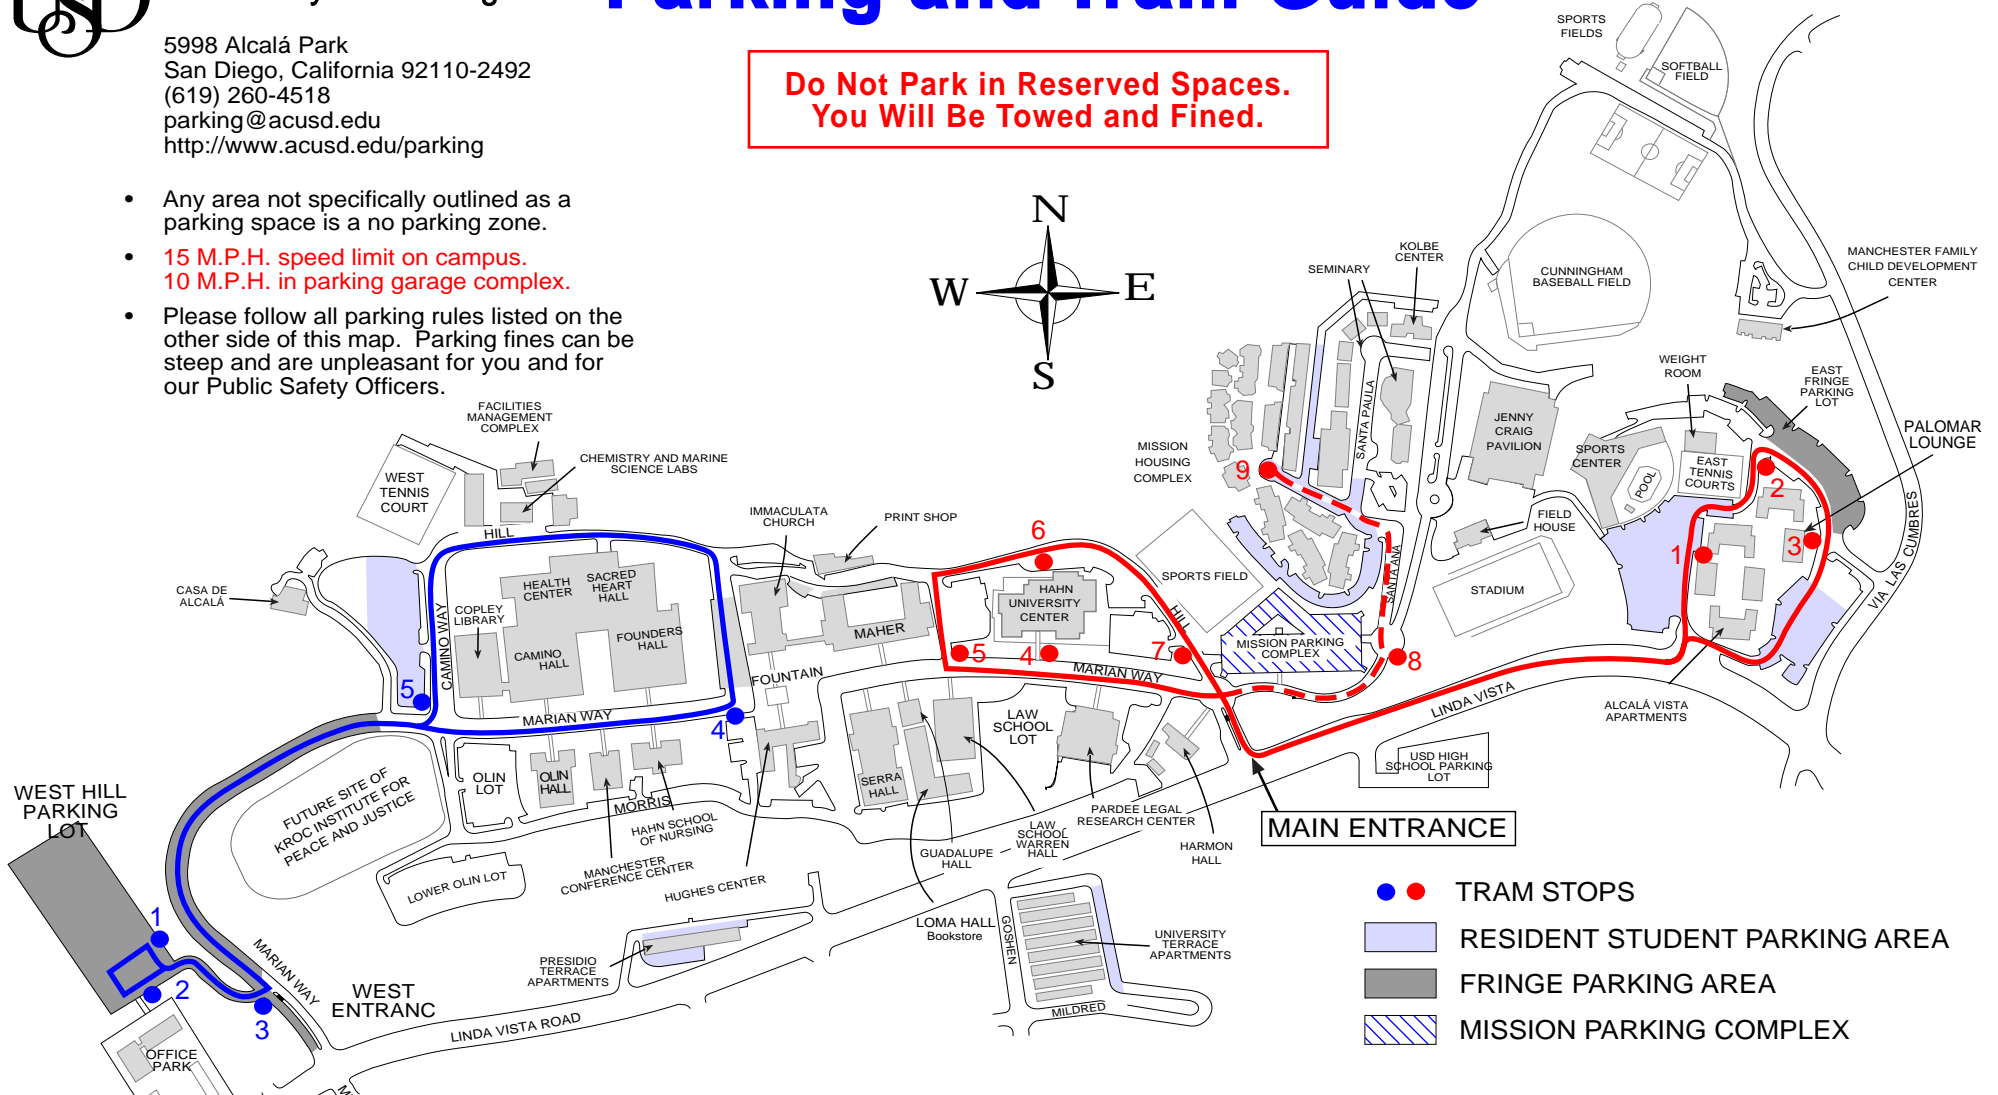

University of San Diego

5998 Alcalá Park  
 San Diego, California 92110-2492  
 (619) 260-4518  
 parking@acusd.edu  
 http://www.acusd.edu/parking

# Parking and Tram Guide

**Do Not Park in Reserved Spaces.  
 You Will Be Towed and Fined.**

- Any area not specifically outlined as a parking space is a no parking zone.
- **15 M.P.H. speed limit on campus.**  
**10 M.P.H. in parking garage complex.**
- Please follow all parking rules listed on the other side of this map. Parking fines can be steep and are unpleasant for you and for our Public Safety Officers.

**OLD TOWN SHUTTLE SERVICE**

6:15 a.m.-9:15 a.m.  
 3:00 p.m.-6:00 p.m.

Every 15 minutes between times shown to Old Town Transit Center  
 Chris x 4658

WEST TRAM ROUTE (BLUE LINE) Route subject to change	
Hours of Operation: Monday - Thursday, 7:00 a.m.-10:00 p.m. Friday, 7:00 a.m.-6:00 p.m.	
Stop #1 & 2	Lower West Hill Parking Lot
Stop #3	Stop sign at exit of Lower West Hill Parking Lot
Stop #4	Southwest of Fountain
Stop #5	Northwest corner of Camino Way and Marian Way

EAST TRAM ROUTE (RED LINE, subject to change)		
Hours of Operation: Monday - Thursday, 7:00 a.m.-11:00 p.m. Friday, 7:00 a.m.-8:00 p.m.		
Stop #6	Traditions	
Stop #7	Hill Street at Marian Way	
Stops 8 & 9 are active only during the following times. 5 p.m.-10 p.m. Friday 5 p.m.-12:30 a.m. Monday-Thursday		
Stop #8	East side of Mission Parking Complex	
Stop #9	Mission Crossroads	