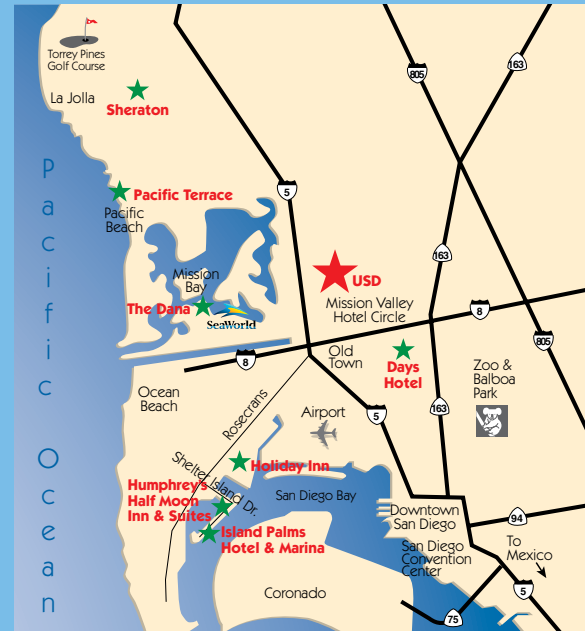

All seven Bartell Hotels are conveniently located near the University of San Diego. All properties offer meeting and banquet facilities. In addition, all USD guests will be treated to daily continental breakfast and a welcome beverage.

From the North: Use I-5 South, exit Sea World Dr. & Tecolote Rd. and proceed left at stoplight toward Morena Blvd. Turn right on Morena, left on Napa, and left on Linda Vista Rd. Travel to the second stoplight to USD's East entrance, turn left and enter campus.

From the South (or the airport): Use I-5 North, exit Morena Blvd. (signs will say: Morena Blvd. use I-8 East) Stay to the right and follow the signs for Morena Blvd. Take the first right onto Linda Vista Rd. Travel to the third stoplight to USD's East entrance, turn left and enter campus.

2051 Shelter Island Drive, San Diego, CA 92106
800.922.2336

DAYS HOTEL HOTEL CIRCLE/SEAWORLD

...the largest Days Hotel in California, conveniently located in Mission Valley's Hotel Circle just minutes from Historic Old Town. Ten minutes from the university.